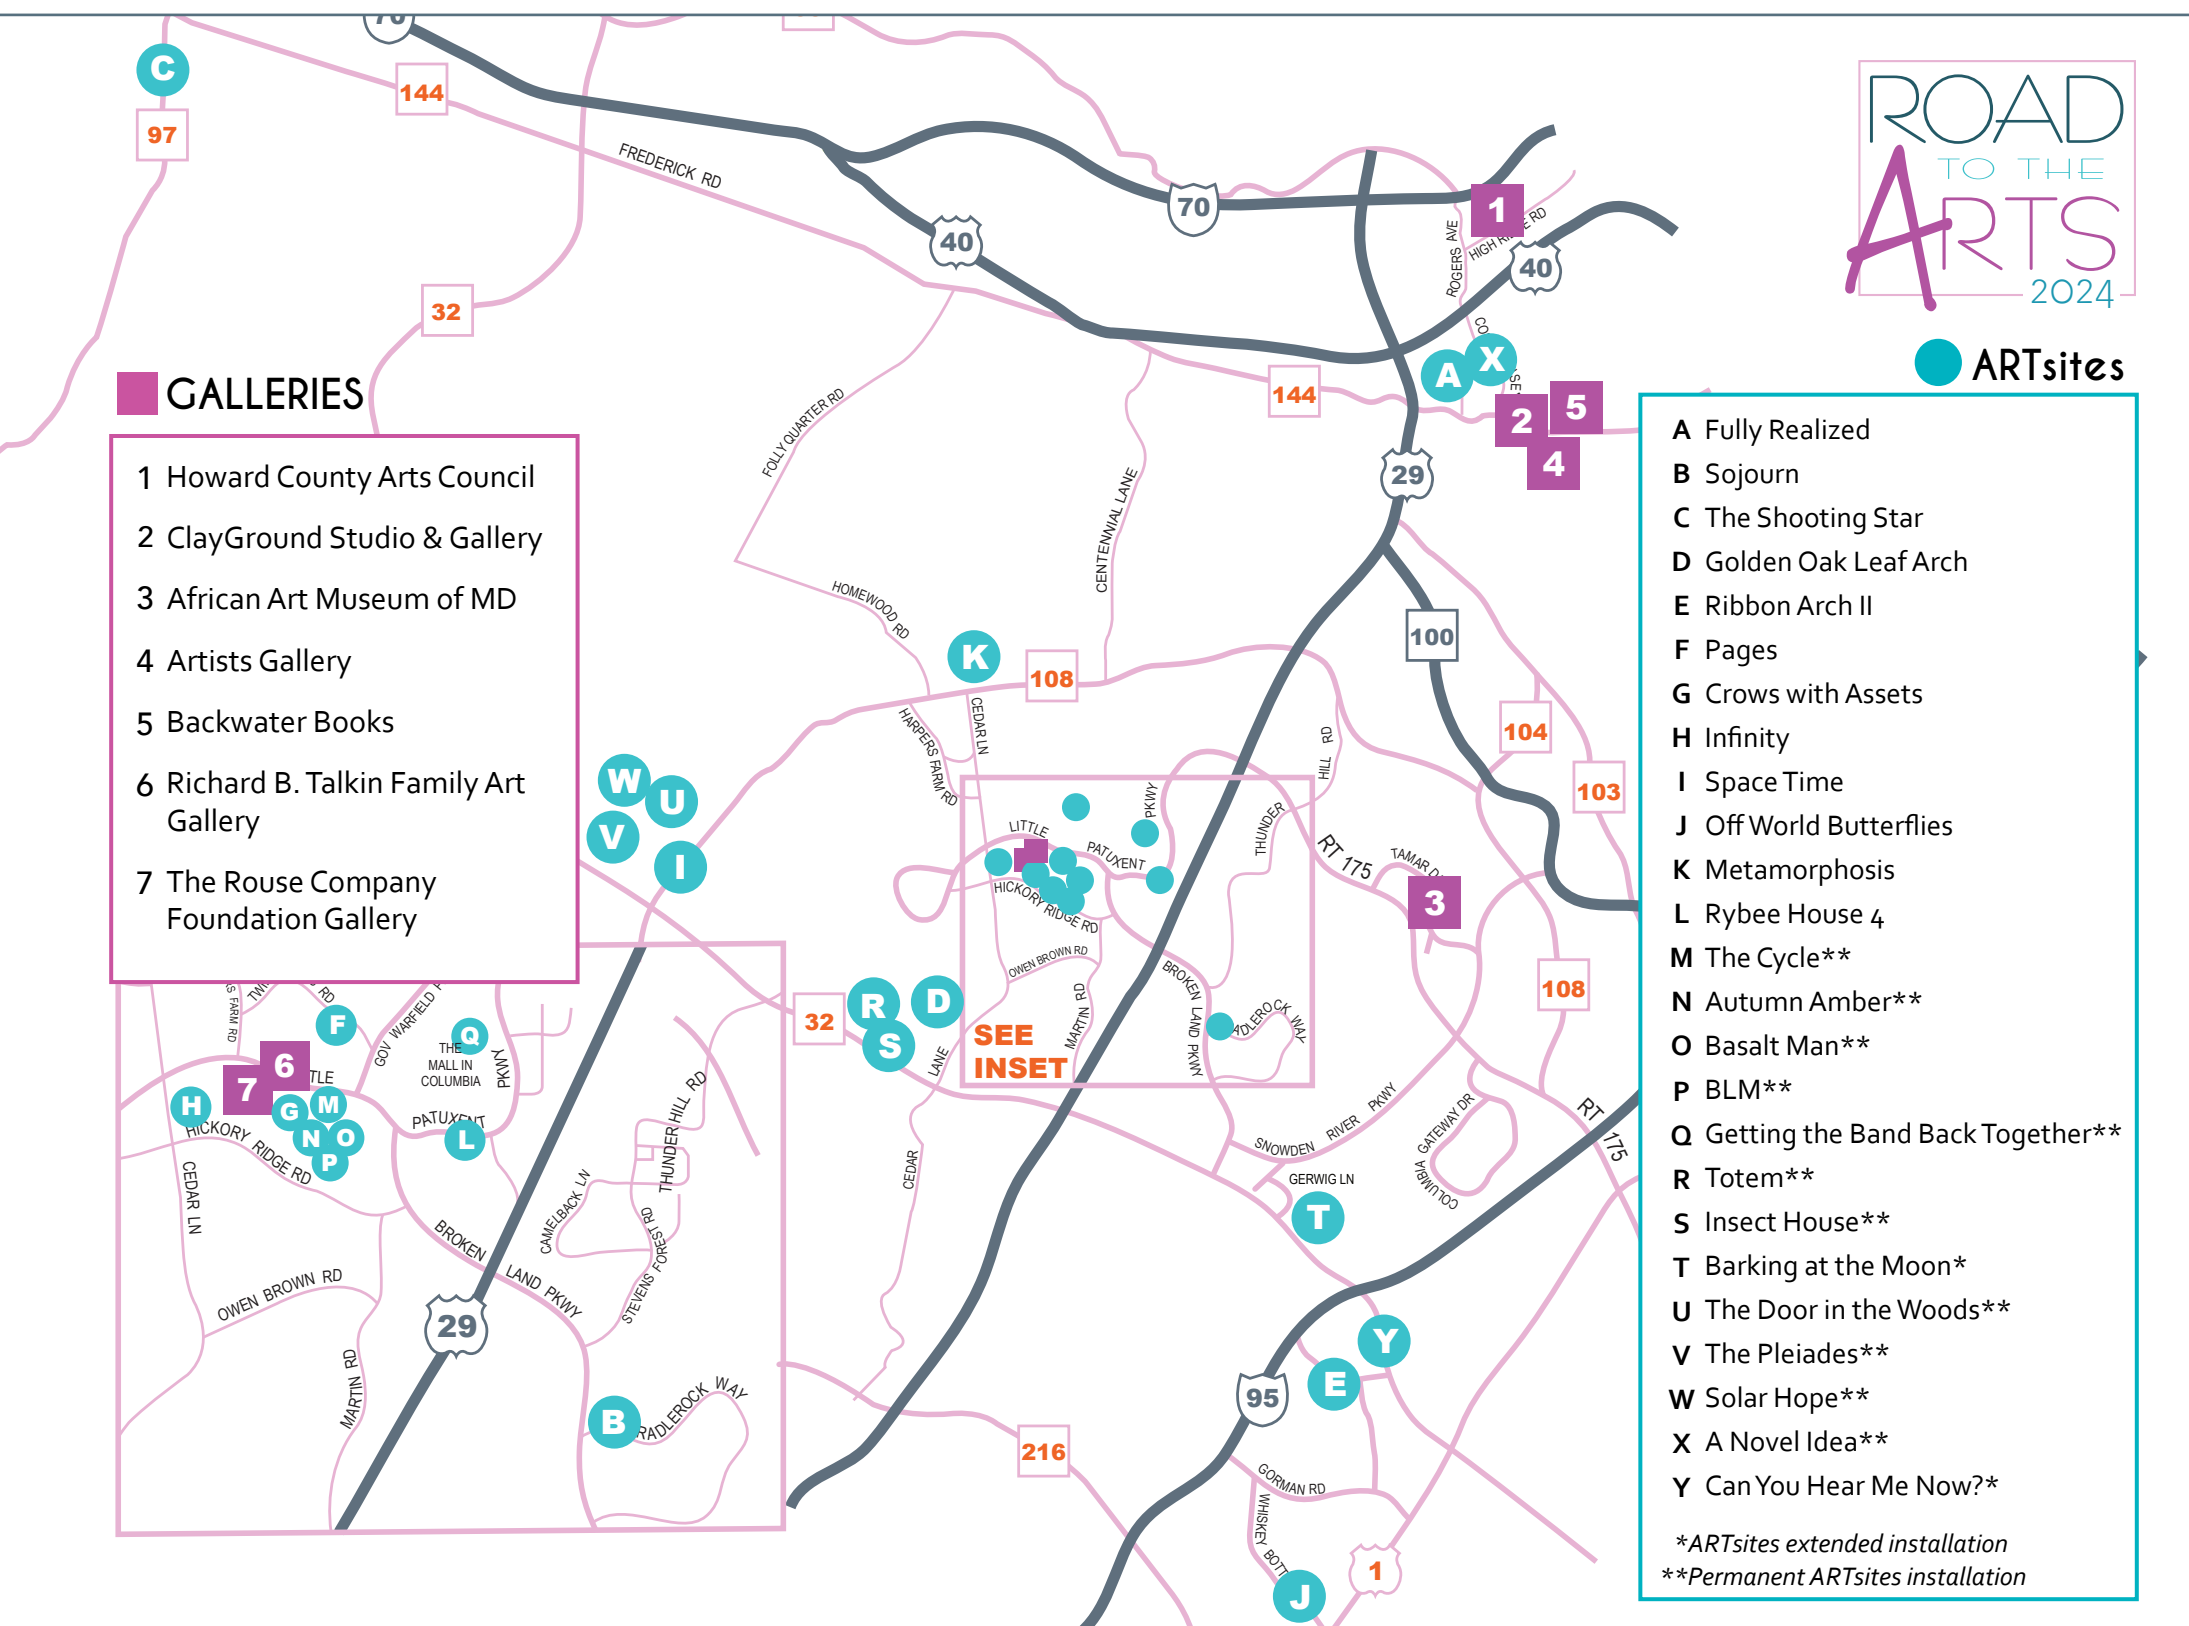

Howard County Arts Council
8510 High Ridge Road
Ellicott City, MD 21043
410.313.2787, MD Relay: 711
hocoarts.org

Howard County Arts Council receives major support from Howard County Government, Maryland State Arts Council, The Reis Foundation, Inc, COPD Defense Properties, Ellen Flynn Giles & Ronald H. Giles, The Isadore & Bertha Gudelsky Family Foundation, The Howard Hughes Corporation, Elizabeth & Ken Lundeen, M&T Bank, SECU.

ROAD TO THE ARTS 2024

Non-Profit
Organization
U.S. Postage
PAID
Columbia, MD
Permit #1220